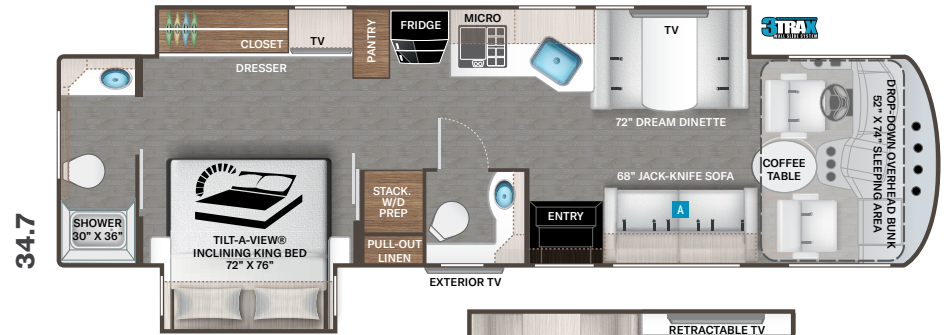

BLUE RONDO II

REGGAE II

STEEL BAND II

STANDARD

OPTIONAL

Options Available on
Select Floor Plans:

OPTIONAL THEATER SEATING

Featured Highlights

- ◆ Cruise Control
- ◆ Tilt and Telescoping Steering Wheel
- ◆ Automatic Headlights
- ◆ Dash Fans
- ◆ Cab Light
- ◆ Reclining/Swivel Leatherette Captain's Chairs with Stow-Away Coffee Table
- ◆ Power Adjustable Driver's Chair
- ◆ Emergency Engine Start Switch
- ◆ Power Roller Shade on Windshield
- ◆ Manual Roller Shades on Side Windows
- ◆ 22.5" Tires with Aluminum Wheels
- ◆ Valve Stem Extenders on Rear Wheels
- ◆ Dash Workstation with 110-volt & 12-volt Outlets
- ◆ Power Drop-Down Hide-Away Overhead Bunk with Cotton Cloud™ Mattress & Bunk Ladder

INTERIOR

- ◆ Rubber Tread Entry Steps with Lighted Step Well
- ◆ Residential Vinyl Flooring
- ◆ 84" Interior Ceiling Height
- ◆ Soft Vinyl Ceiling
- ◆ LED Lighting
- ◆ Ceiling Ducted Air Conditioning System
- ◆ Regatta Cabinetry with Solid Wood Flat Panel Cabinet Doors & Nickel Finish Hardware
- ◆ Self Closing Drawer Guides
- ◆ Full Extension Metal Ball-Bearing Metal Drawer Guides
- ◆ Leatherette Dream Dinette® Booth with Cup Holders
- ◆ Single Child Safety Tether in Dream Dinette® Booth

BEDROOM & BATHROOM

- ◆ King Size Bed with Tilt-A-View® Inclining Bed Mechanism
- ◆ Electric Fireplace with Remote Control (36.1)
- ◆ Bedroom 110-volt Outlet on Inverter for CPAP Machine
- ◆ Designer Headboard, Bedspread & Pillow Shams