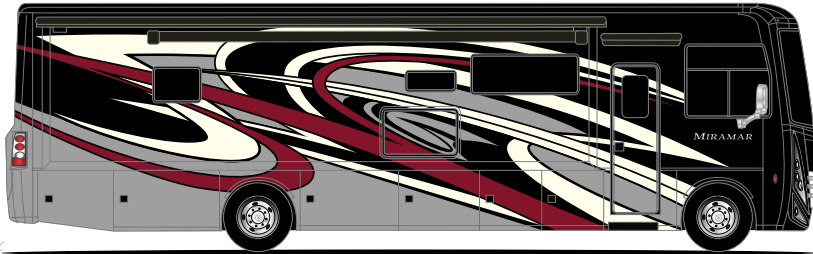

BLUE RONDO II

REGGAE II

STEEL BAND II

STANDARD

OPTIONAL

Options Available on
Select Floor Plans:

OPTIONAL THEATER SEATING

Featured Highlights

CONSTRUCTION & EXTERIOR

- ◆ Ford® F-53 Chassis - 7.3L V8 Engine, 335HP, 468 lb.-ft. Torque - TorqShift® 6-Speed Automatic Transmission with Overdrive
- ◆ Premium One-Piece TPO Roof
- ◆ One-Piece Fiberglass Front & Rear Caps
- ◆ Full-Body Paint with Gel Coated Sidewalls
- ◆ Automatic Leveling Jacks with Touchpad Controls
- ◆ Power Patio Awning with Integrated LED Lighting
- ◆ Power Entry Door Awning (35.2)
- ◆ Slideout Room Topper Awning(s)
- ◆ Basement Pass-Through Storage
- ◆ Rotocast Storage Compartments
- ◆ Side-Hinged Aluminum Compartment Doors
- ◆ Pet-Link™ Multi-Purpose Tie-Down
- ◆ Roof Ladder
- ◆ Electric Entry Steps
- ◆ Frameless Windows
- ◆ 8,000-lb. Trailer Hitch with 7-pin Round Connector

CONSTRUCTION & EXTERIOR OPTIONS

- ◆ Frameless Dual Pane Windows

AUTOMOTIVE & COCKPIT

- ◆ 10.1" Touchscreen Dash Radio with Bluetooth®, Apple CarPlay™, Android Audio® & Sirius/XM® Radio
- ◆ Steering Wheel Audio & Camera Control
- ◆ Back-Up Monitor
- ◆ Heated/Remote Exterior Mirrors with Integrated Side View Cameras