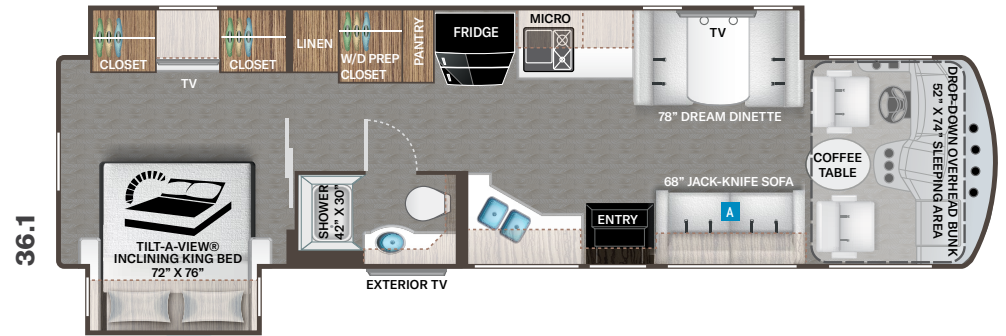

BLUE RONDO II

REGGAE II

STEEL BAND II

STANDARD

OPTIONAL

Options Available on
Select Floor Plans:

OPTIONAL THEATER SEATING

Featured Highlights

- ◆ Cruise Control
- ◆ Tilt and Telescoping Steering Wheel
- ◆ Automatic Headlights
- ◆ Dash Fans
- ◆ Cab Light
- ◆ Reclining/Swivel Leatherette Captain's Chairs with Stow-Away Coffee Table
- ◆ Power Adjustable Driver's Chair
- ◆ Emergency Engine Start Switch
- ◆ Power Roller Shade on Windshield
- ◆ Manual Roller Shades on Side Windows
- ◆ 22.5" Tires with Aluminum Wheels
- ◆ Valve Stem Extenders on Rear Wheels
- ◆ Dash Workstation with 110-volt & 12-volt Outlets
- ◆ Power Drop-Down Hide-Away Overhead Bunk with Cotton Cloud™ Mattress & Bunk Ladder

INTERIOR

- ◆ Rubber Tread Entry Steps with Lighted Step Well
- ◆ Residential Vinyl Flooring
- ◆ 84" Interior Ceiling Height
- ◆ Soft Vinyl Ceiling
- ◆ LED Lighting
- ◆ Ceiling Ducted Air Conditioning System
- ◆ Regatta Cabinetry with Solid Wood Flat Panel Cabinet Doors & Nickel Finish Hardware
- ◆ Self Closing Drawer Guides
- ◆ Full Extension Metal Ball-Bearing Metal Drawer Guides
- ◆ Leatherette Dream Dinette® Booth with Cup Holders
- ◆ Single Child Safety Tether in Dream Dinette® Booth

BEDROOM & BATHROOM

- ◆ King Size Bed with Tilt-A-View® Inclining Bed Mechanism
- ◆ Electric Fireplace with Remote Control (36.1)
- ◆ Bedroom 110-volt Outlet on Inverter for CPAP Machine
- ◆ Designer Headboard, Bedspread & Pillow Shams