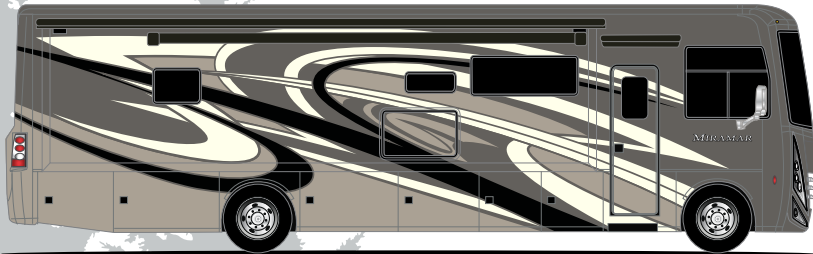

BLUE RONDO II

REGGAE II

STEEL BAND II

STANDARD

OPTIONAL

Options Available on
Select Floor Plans:

OPTIONAL THEATER SEATING

Featured Highlights

CONSTRUCTION & EXTERIOR

- ◆ Ford® F-53 Chassis - 7.3L V8 Engine, 335HP, 468 lb.-ft. Torque - TorqShift® 6-Speed Automatic Transmission with Overdrive
- ◆ Premium One-Piece TPO Roof
- ◆ One-Piece Fiberglass Front & Rear Caps
- ◆ Full-Body Paint with Gel Coated Sidewalls
- ◆ Automatic Leveling Jacks with Touchpad Controls
- ◆ Power Patio Awning with Integrated LED Lighting
- ◆ Power Entry Door Awning (35.2)
- ◆ Slideout Room Topper Awning(s)
- ◆ Basement Pass-Through Storage
- ◆ Rotocast Storage Compartments
- ◆ Side-Hinged Aluminum Compartment Doors
- ◆ Pet-Link™ Multi-Purpose Tie-Down
- ◆ Roof Ladder
- ◆ Electric Entry Steps
- ◆ Frameless Windows
- ◆ 8,000-lb. Trailer Hitch with 7-pin Round Connector

CONSTRUCTION & EXTERIOR OPTIONS

- ◆ Frameless Dual Pane Windows

AUTOMOTIVE & COCKPIT

- ◆ 10.1" Touchscreen Dash Radio with Bluetooth®, Apple CarPlay™, Android Audio® & Sirius/XM® Radio
- ◆ Steering Wheel Audio & Camera Control
- ◆ Back-Up Monitor
- ◆ Heated/Remote Exterior Mirrors with Integrated Side View Cameras