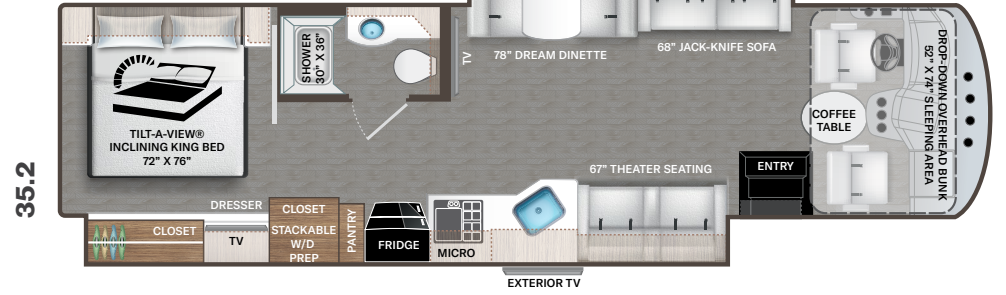

BLUE RONDO II

REGGAE II

STEEL BAND II

STANDARD

OPTIONAL

Options Available on
Select Floor Plans:

OPTIONAL THEATER SEATING

Featured Highlights

INTERIOR

- ◆ Rubber Tread Entry Steps with Lighted Step Well
- ◆ Residential Vinyl Flooring
- ◆ 84" Interior Ceiling Height
- ◆ Soft Vinyl Ceiling
- ◆ LED Lighting
- ◆ Ceiling Ducted Air Conditioning System
- ◆ Regatta Cabinetry with Solid Wood Flat Panel Cabinet Doors & Nickel Finish Hardware
- ◆ Self Closing Drawer Guides
- ◆ Full Extension Metal Ball-Bearing Metal Drawer Guides
- ◆ Leatherette Dream Dinette® Booth with Cup Holders
- ◆ Single Child Safety Tether in Dream Dinette® Booth

BEDROOM & BATHROOM

- ◆ King Size Bed with Tilt-A-View® Inclining Bed Mechanism
- ◆ Electric Fireplace with Remote Control (36.1)
- ◆ Bedroom 110-volt Outlet on Inverter for CPAP Machine
- ◆ Designer Headboard, Bedspread & Pillow Shams